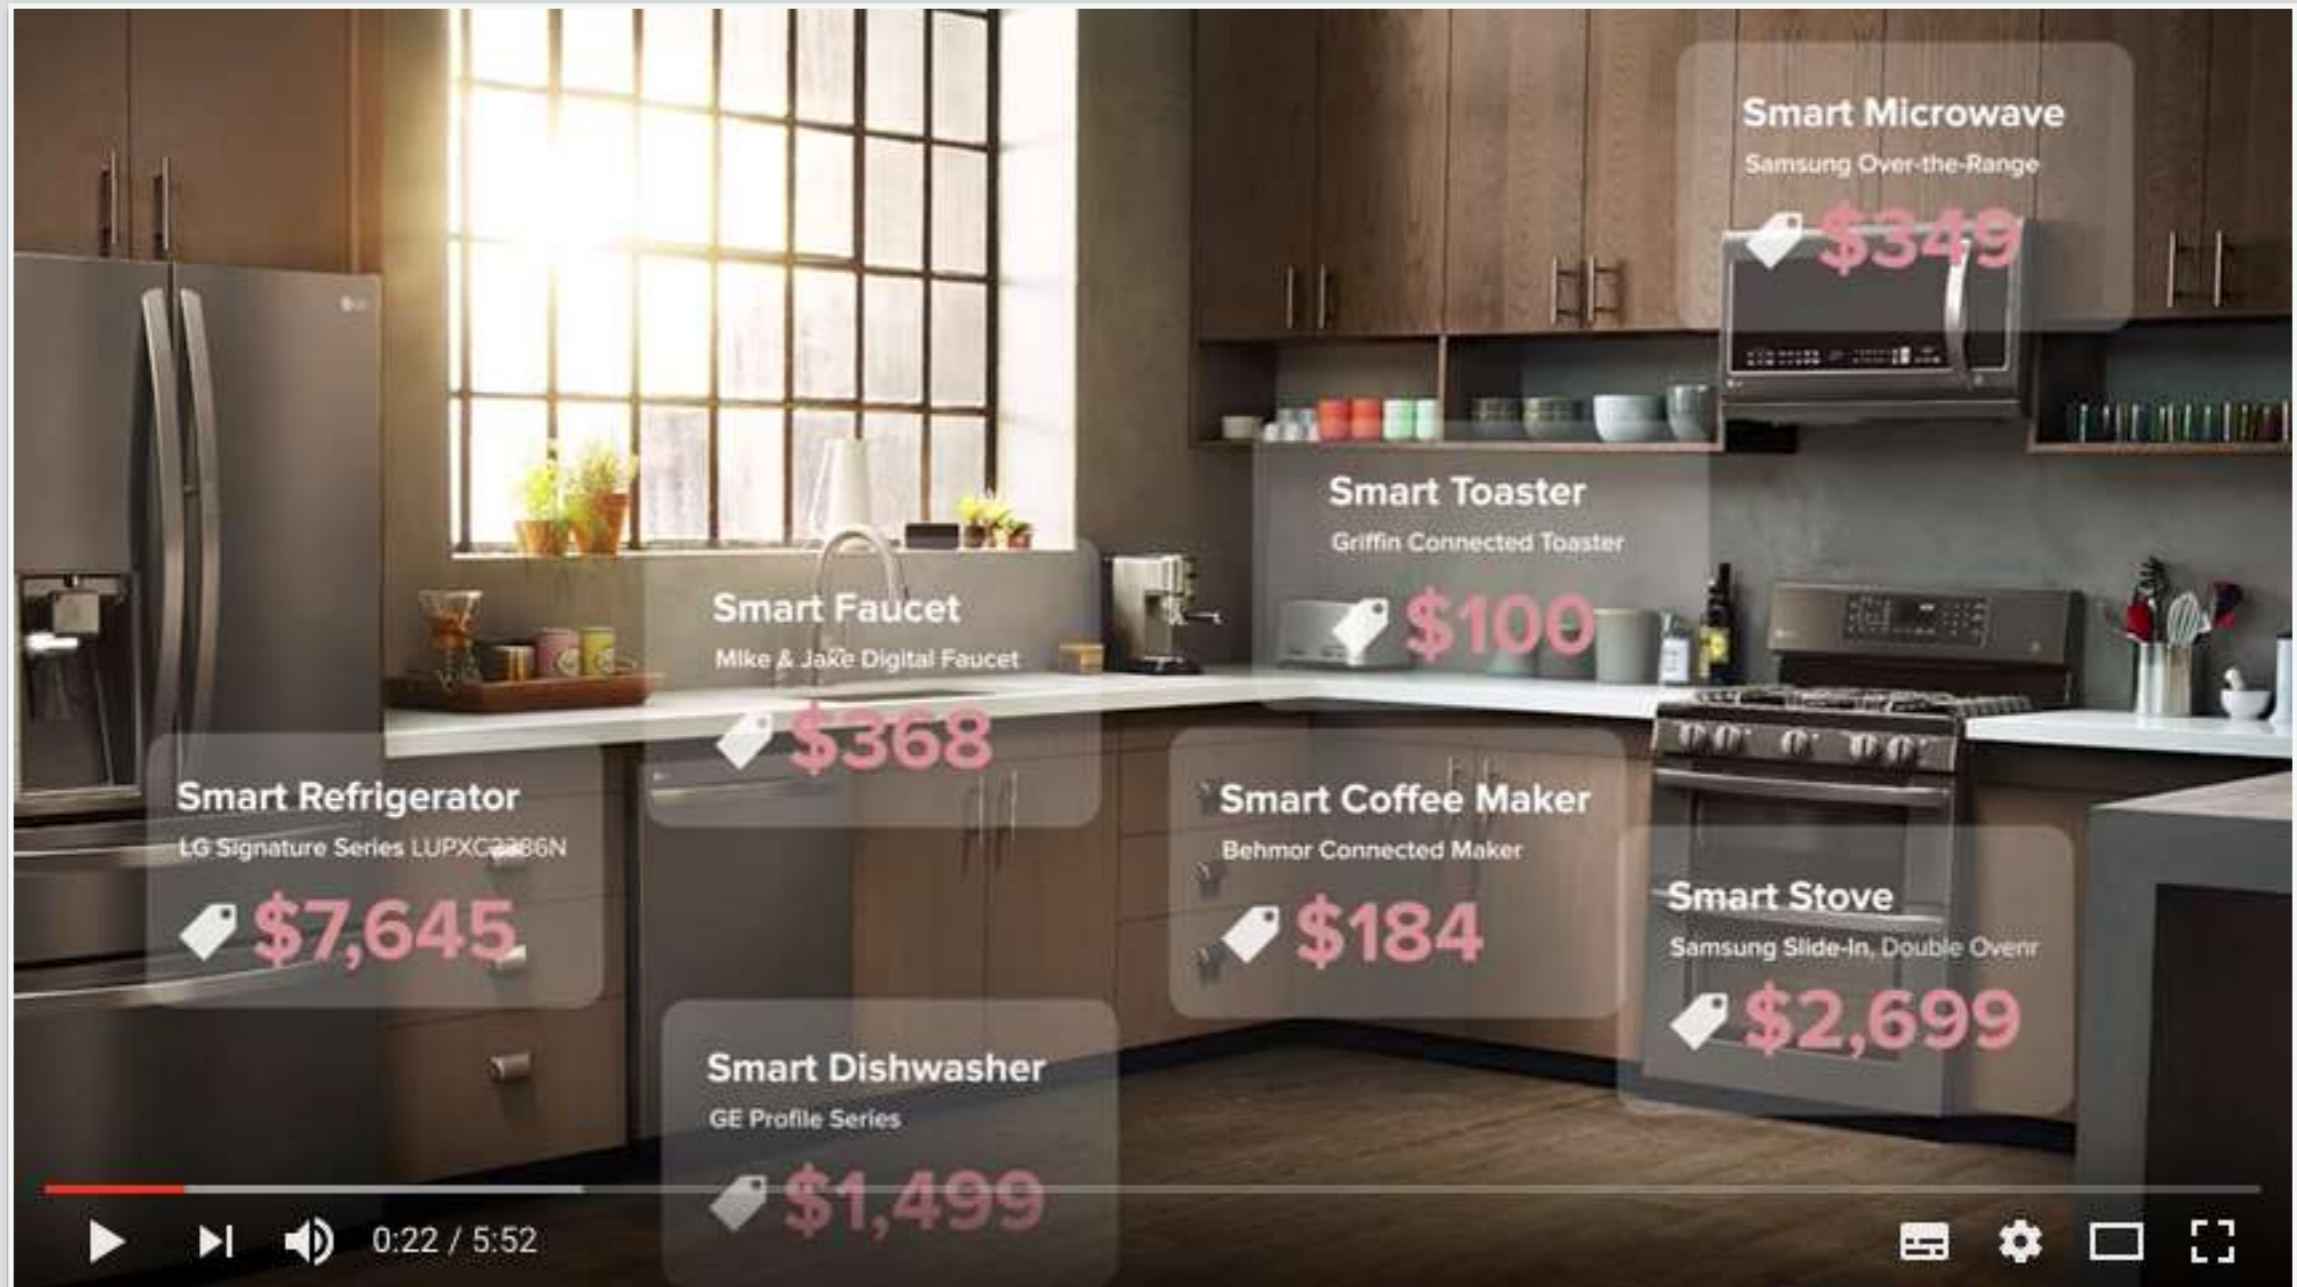

Synthetic Sensors: Towards **General-Purpose** Sensing

<https://www.youtube.com/watch?v=aqbKrrru2co>