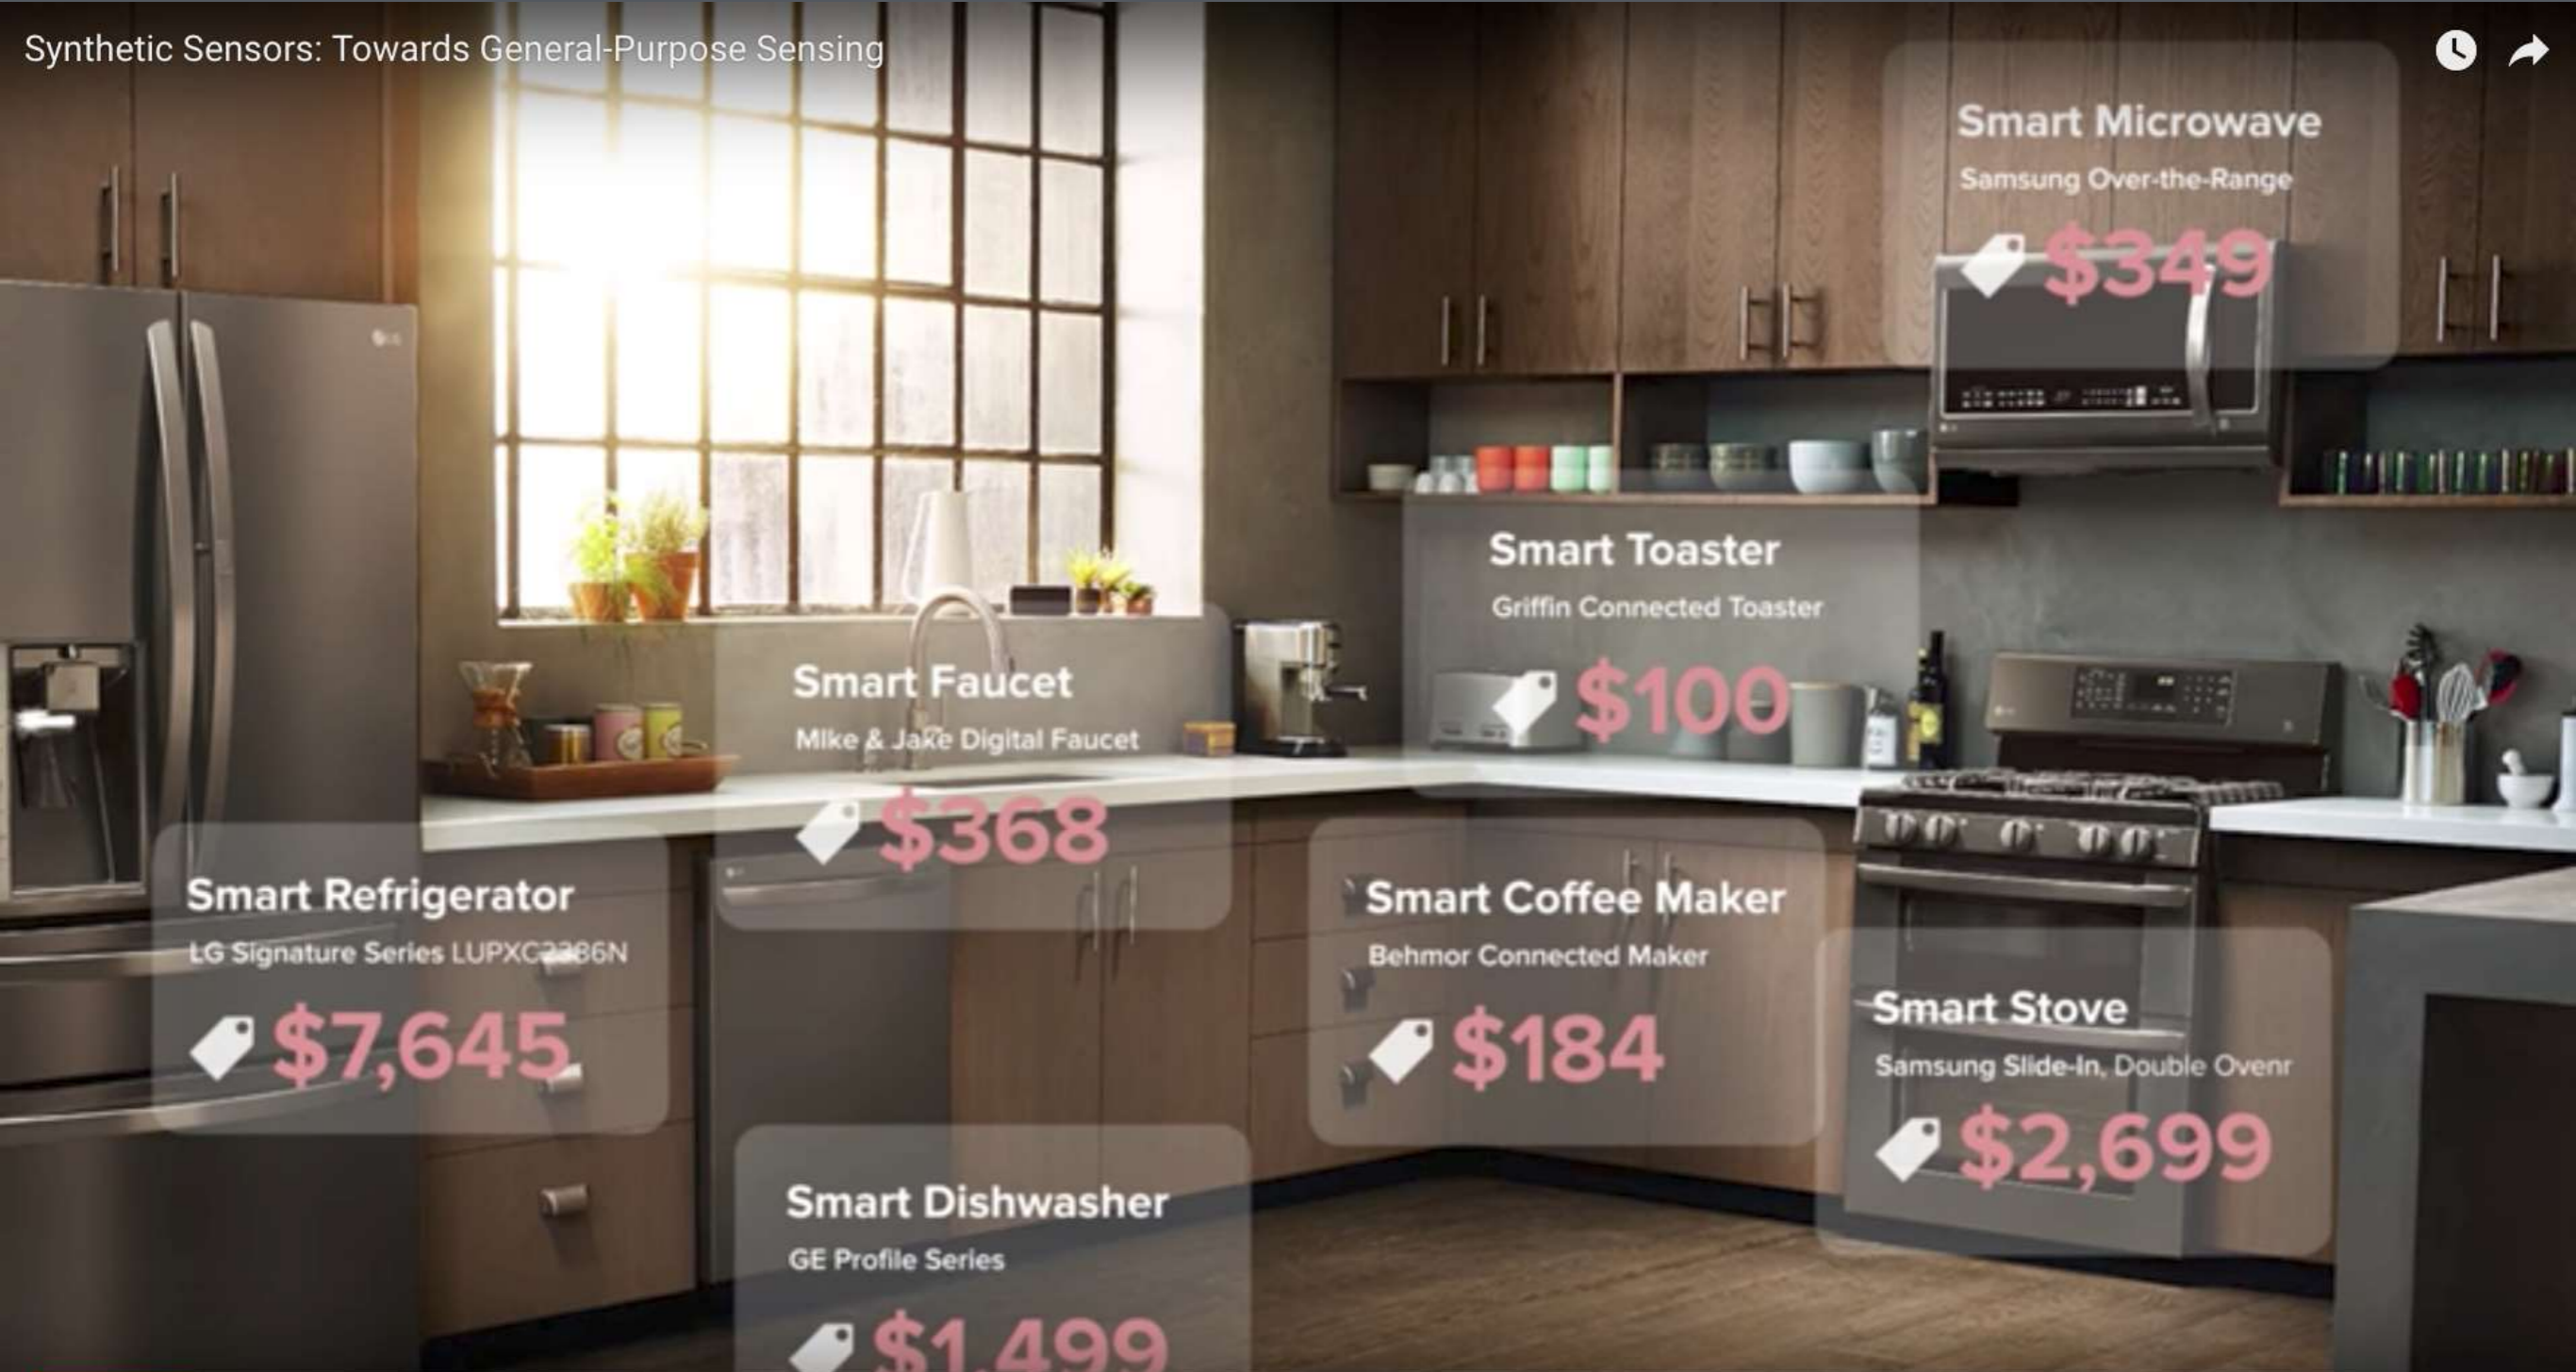

Smart Refrigerator
LG Signature Series LUPXC2386N
$7,645

Smart Faucet
Mike & Jake Digital Faucet
$368

Smart Dishwasher
GE Profile Series
$1,499

Smart Coffee Maker
Behmor Connected Maker
$184

Smart Toaster
Griffin Connected Toaster
$100

Smart Stove
Samsung Slide-In, Double Oven
$2,699

Smart Microwave
Samsung Over-the-Range
$349