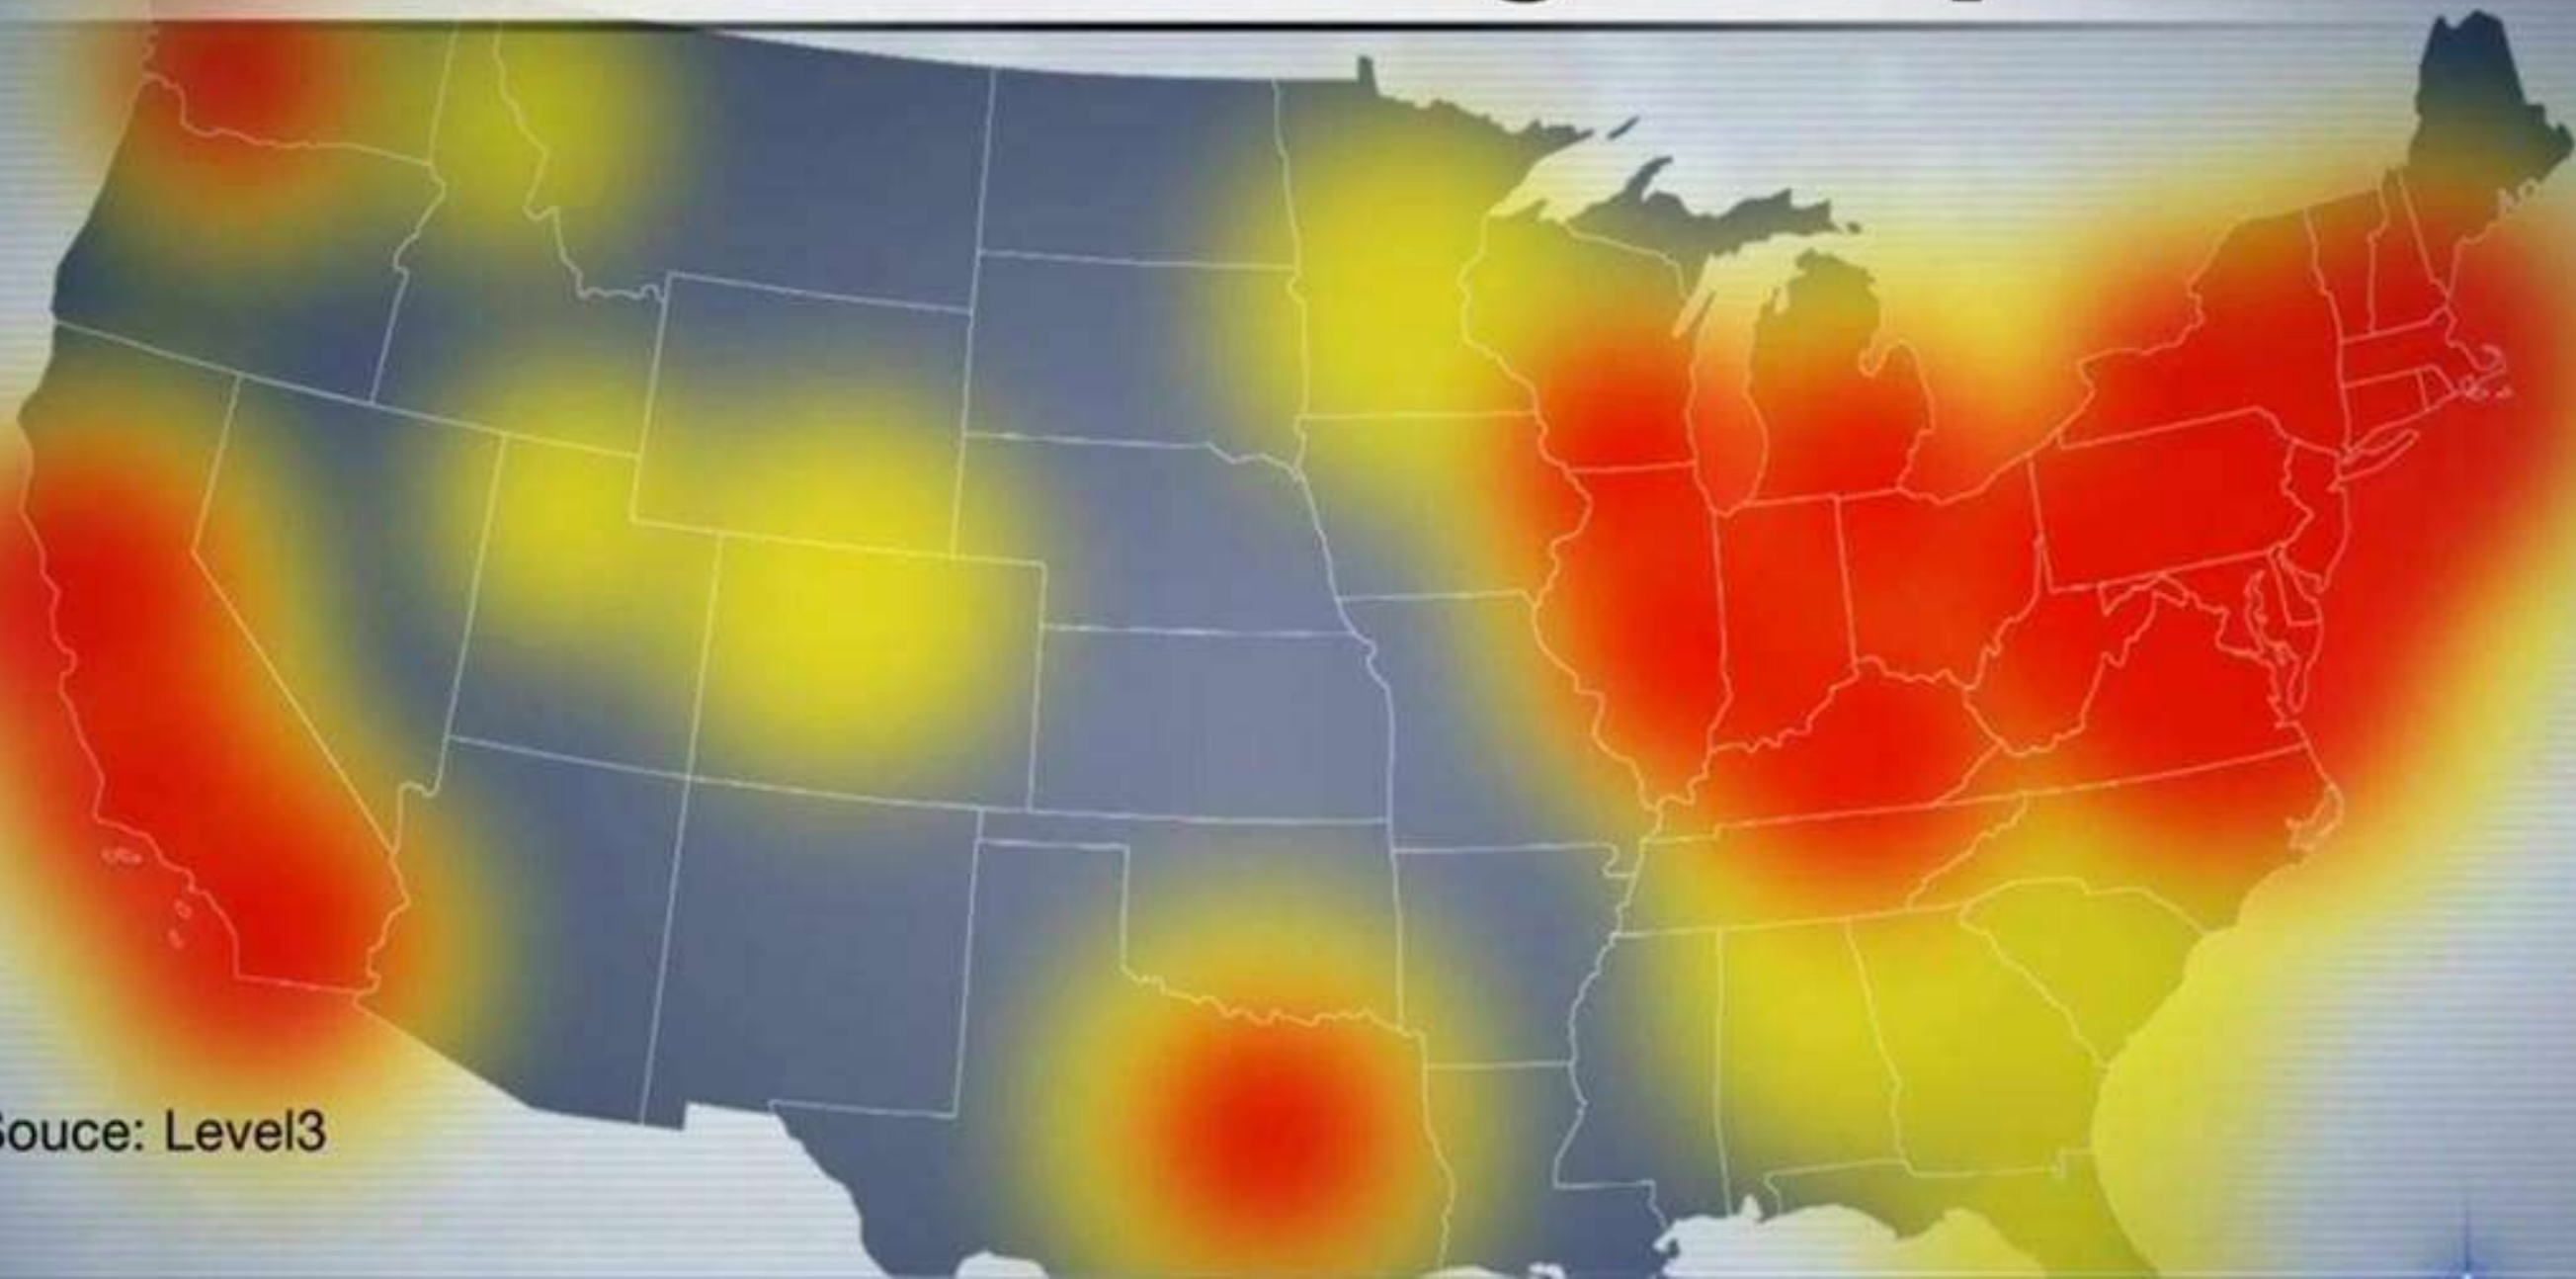

Service Outage Map

Source: Level3

Source: Level3